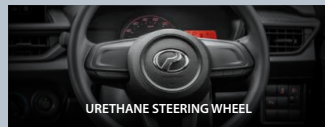

X

- Front Corner Sensors
- LED Headlamps
- Auto ON/OFF Headlamps
- Key Free Entry
- Push Start/Stop Button
- Tilt Steering
- Headlamp Leveling (Manual Control)
- Rear Cup Holder
- Speakers (2 Front and 2 Rear)