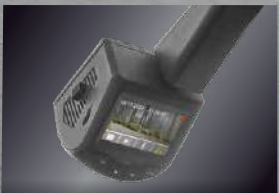

INTEGRATED DIGITAL VIDEO
RECORDER (DVR)

POWER MODE DRIVE

VOICE RECOGNITION

BUILT-IN TOLL READER

FLEXIBLE SEAT
CONFIGURATION
(60:40 FOLD)

Specifications are based on the 1.5 AV variant.

- INTELLIGENT SAFETY

5-star ASEAN NCAP Safety Rating