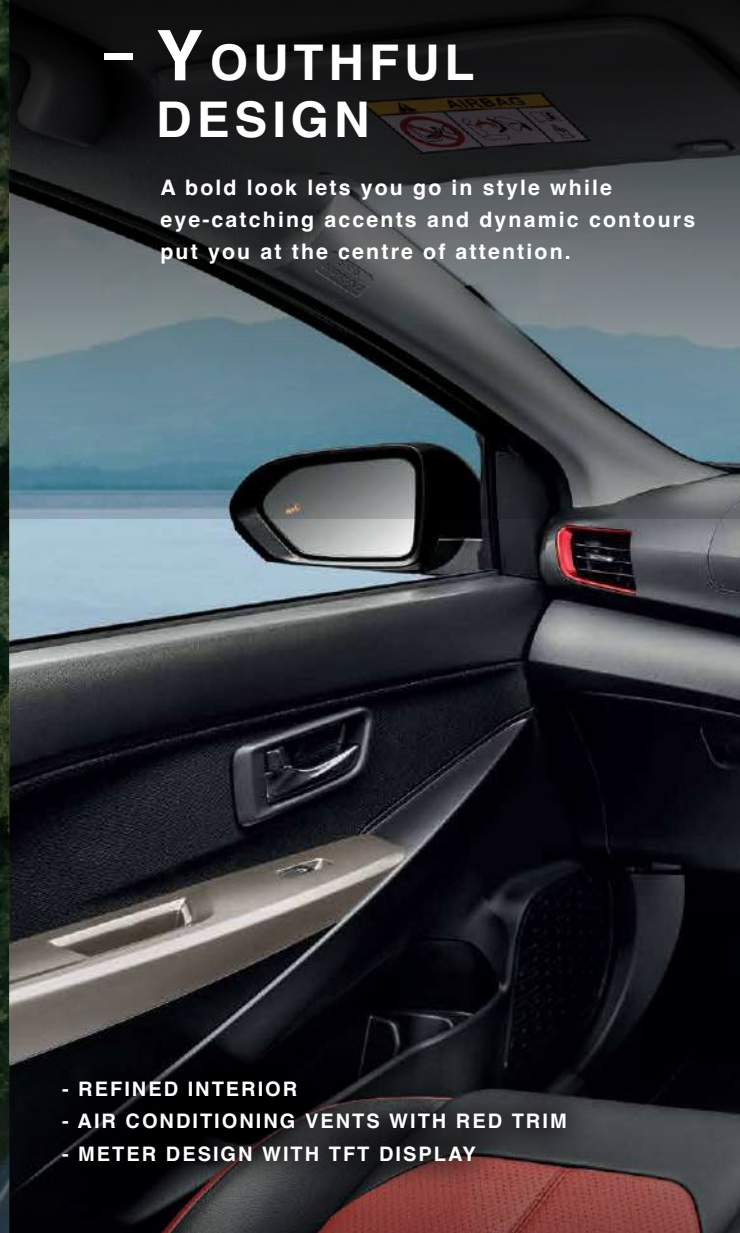

*ECE Mode with 'Eco Idle'.

- YOUTHFUL DESIGN

A bold look lets you go in style while eye-catching accents and dynamic contours put you at the centre of attention.

- REFINED INTERIOR
- AIR CONDITIONING VENTS WITH RED TRIM
- METER DESIGN WITH TFT DISPLAY

- SPORTY SEMI-BUCKET SEATS

AUTO ON-OFF HEADLAMPS WITH FOLLOW-ME-HOME & LEAVING HOME FUNCTIONS

DISPLAY AUDIO WITH 'SMART LINK' & HDMI

AUTO LOCK & UNLOCK

- VERSATILE CONVENIENCE

A thoughtfully designed interior finds new ways to put your comfort and convenience first. More than that, it lets you access and control what you want right at your fingertips.