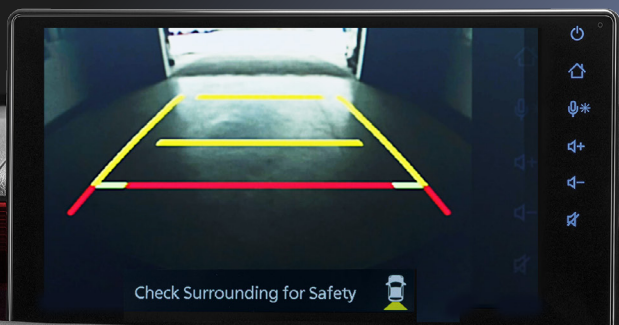

**REAR USB TYPE-C
CHARGING PORT**

**REAR AIR
CONDITIONER VENT**

**REAR SEAT
ARMREST**

**RETRACTABLE
TONNEAU COVER**

VARIANT COMPARISON

X

H

SEMI GRAPHIC FABRIC SEAT

FULL GRAPHIC FABRIC SEAT

REVERSE CAMERA

360° PANORAMIC VIEW MONITOR

DIGITAL AIR CONDITIONING

AUTO AIR CONDITIONING

Features Available on **H** Variant Only

LED FOG LAMP

DIGITAL VIDEO RECORDER (DVR)