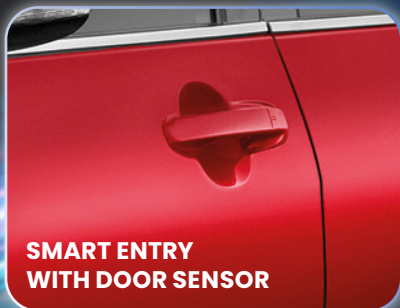

LED FOG LAMP

POWER BACK DOOR WITH MOTION SENSING

SMART ENTRY WITH DOOR SENSOR